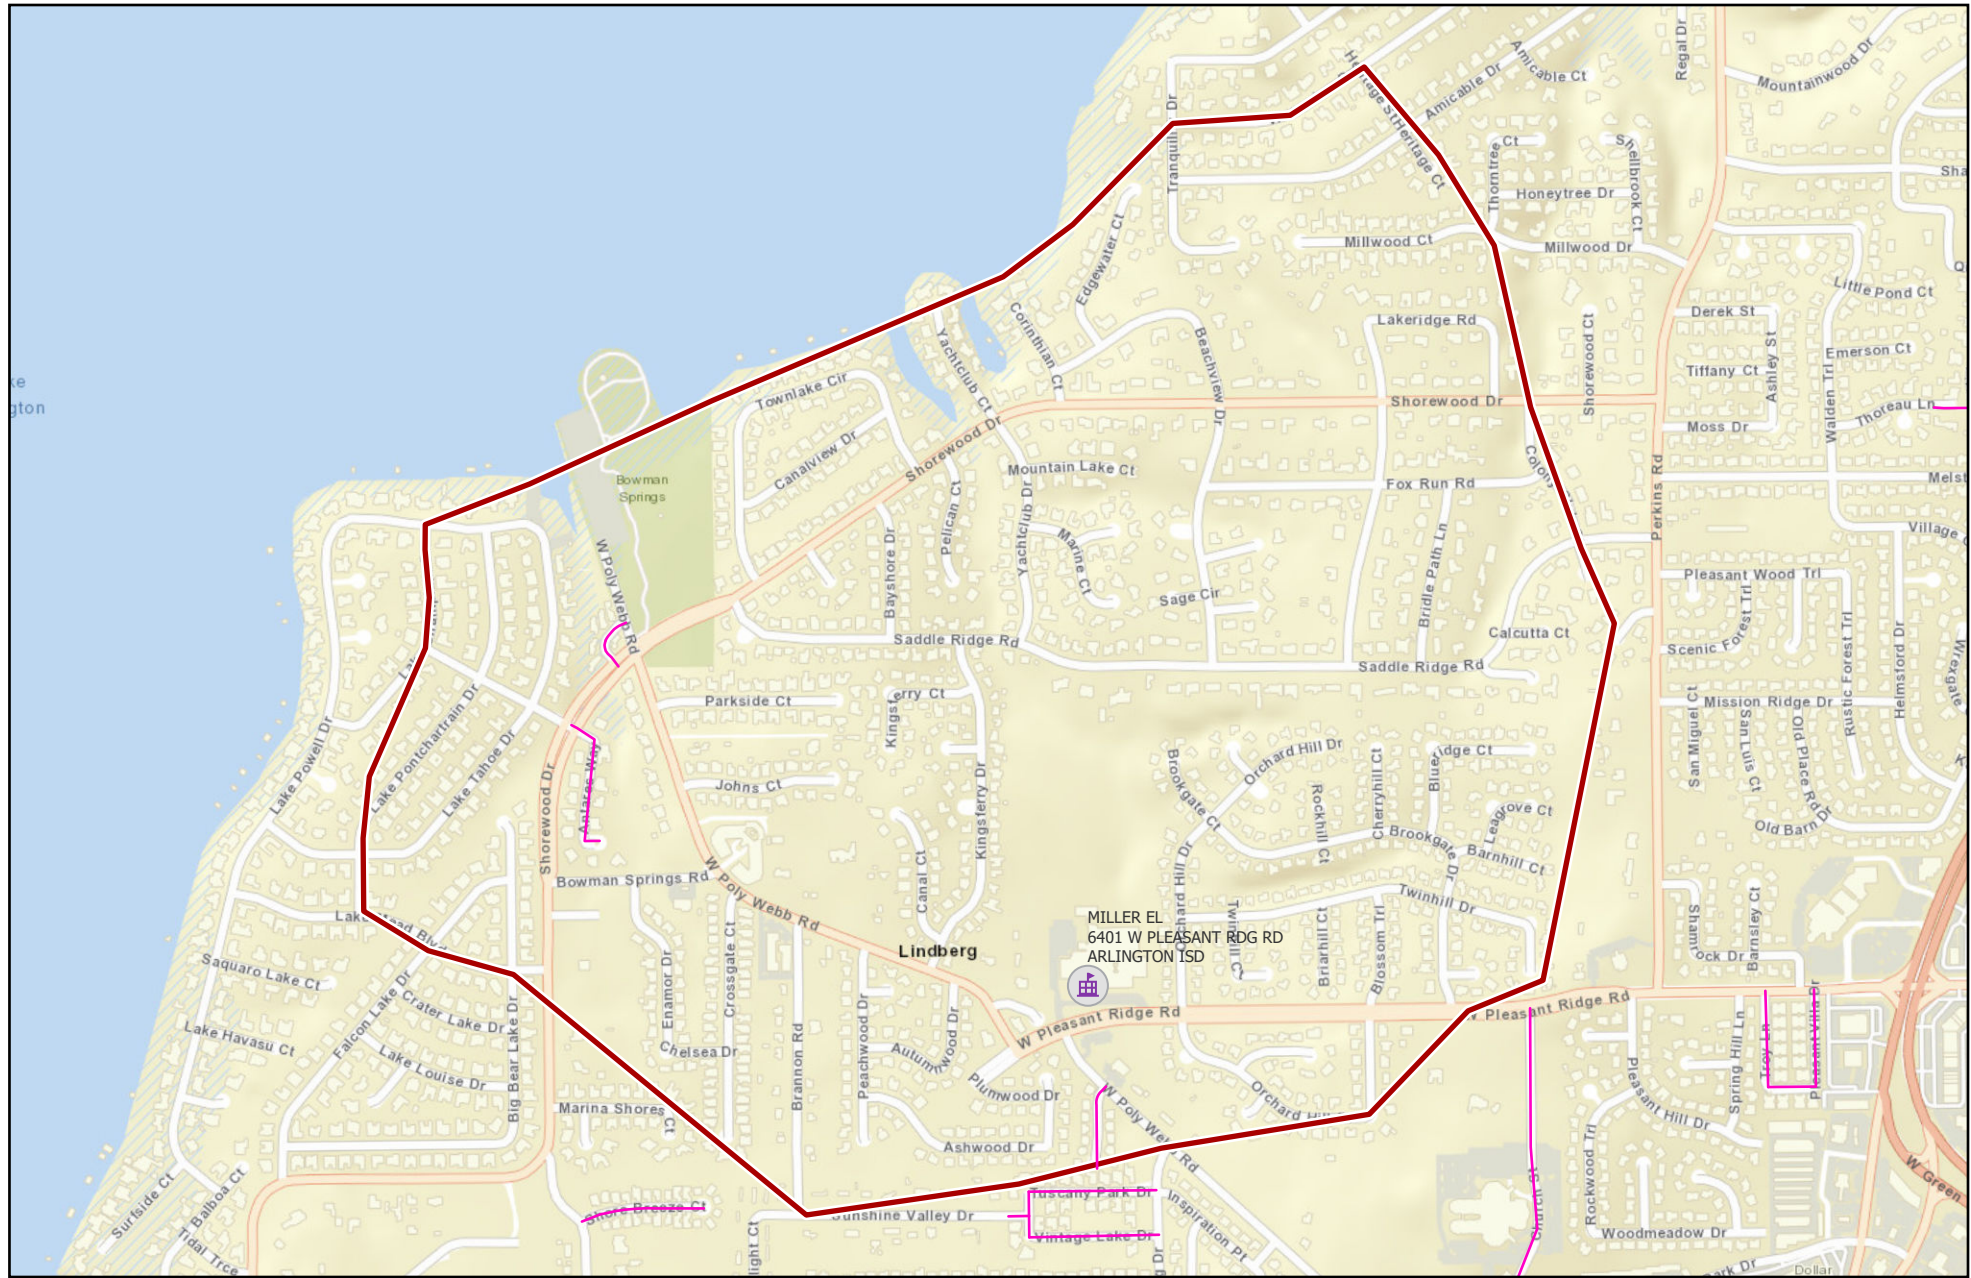

# Targeted Ground Spraying Area Saddle Ridge Road at Yacht Club Drive

-  School
-  Private Streets
-  City Boundary
-  Park Property
-  Targeted Spraying Area